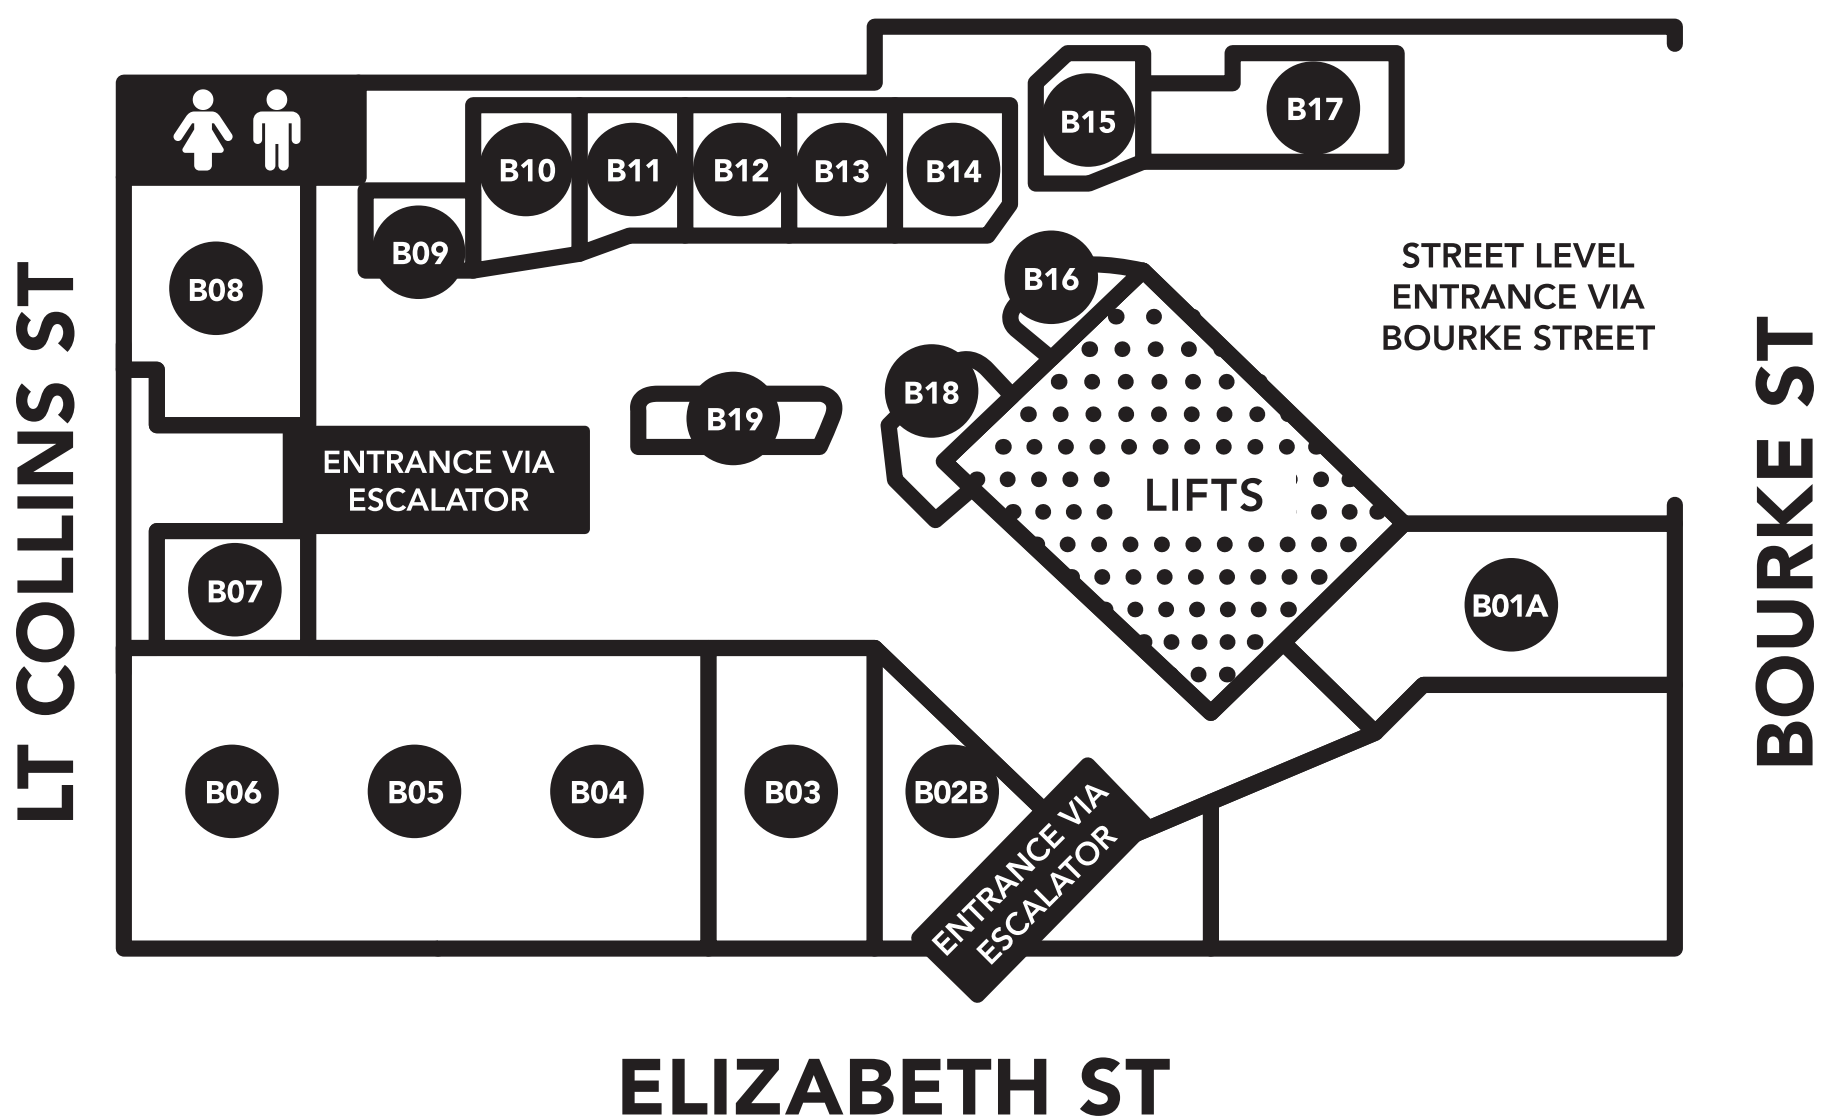

# GALLERIA

## BOURKE ST LEVEL

Bread Sandwich Bar	B10
Crema Caffe	B19
Famish'd Cafe	B01A
Kathmandu	B04/B05/B06
Kebab World	B09
Oli & Levi	B17
Shanghai Master	B11
Tao Vietnamese	B12
Teddy Bear Shop	B02B
The North Face	B03
 Restrooms	

## ELIZABETH ST LEVEL

Arcade Lotto	E13
Black Velvet	E04
Bookbinders Design	E11
Boost Juice	E03
Commonwealth Bank of Australia	E29
Cycles Galleria	E14/E15
Elite Drycleaning	E18
Kathmandu	E02/E05/E06
Medibank Private	E27
Medicare	E17
Miss Brow Bar	E09/E10
MKR Phone Repair	E19
Peter Jackson	E01
The North Face	E07
Travel Money Exchange	E26