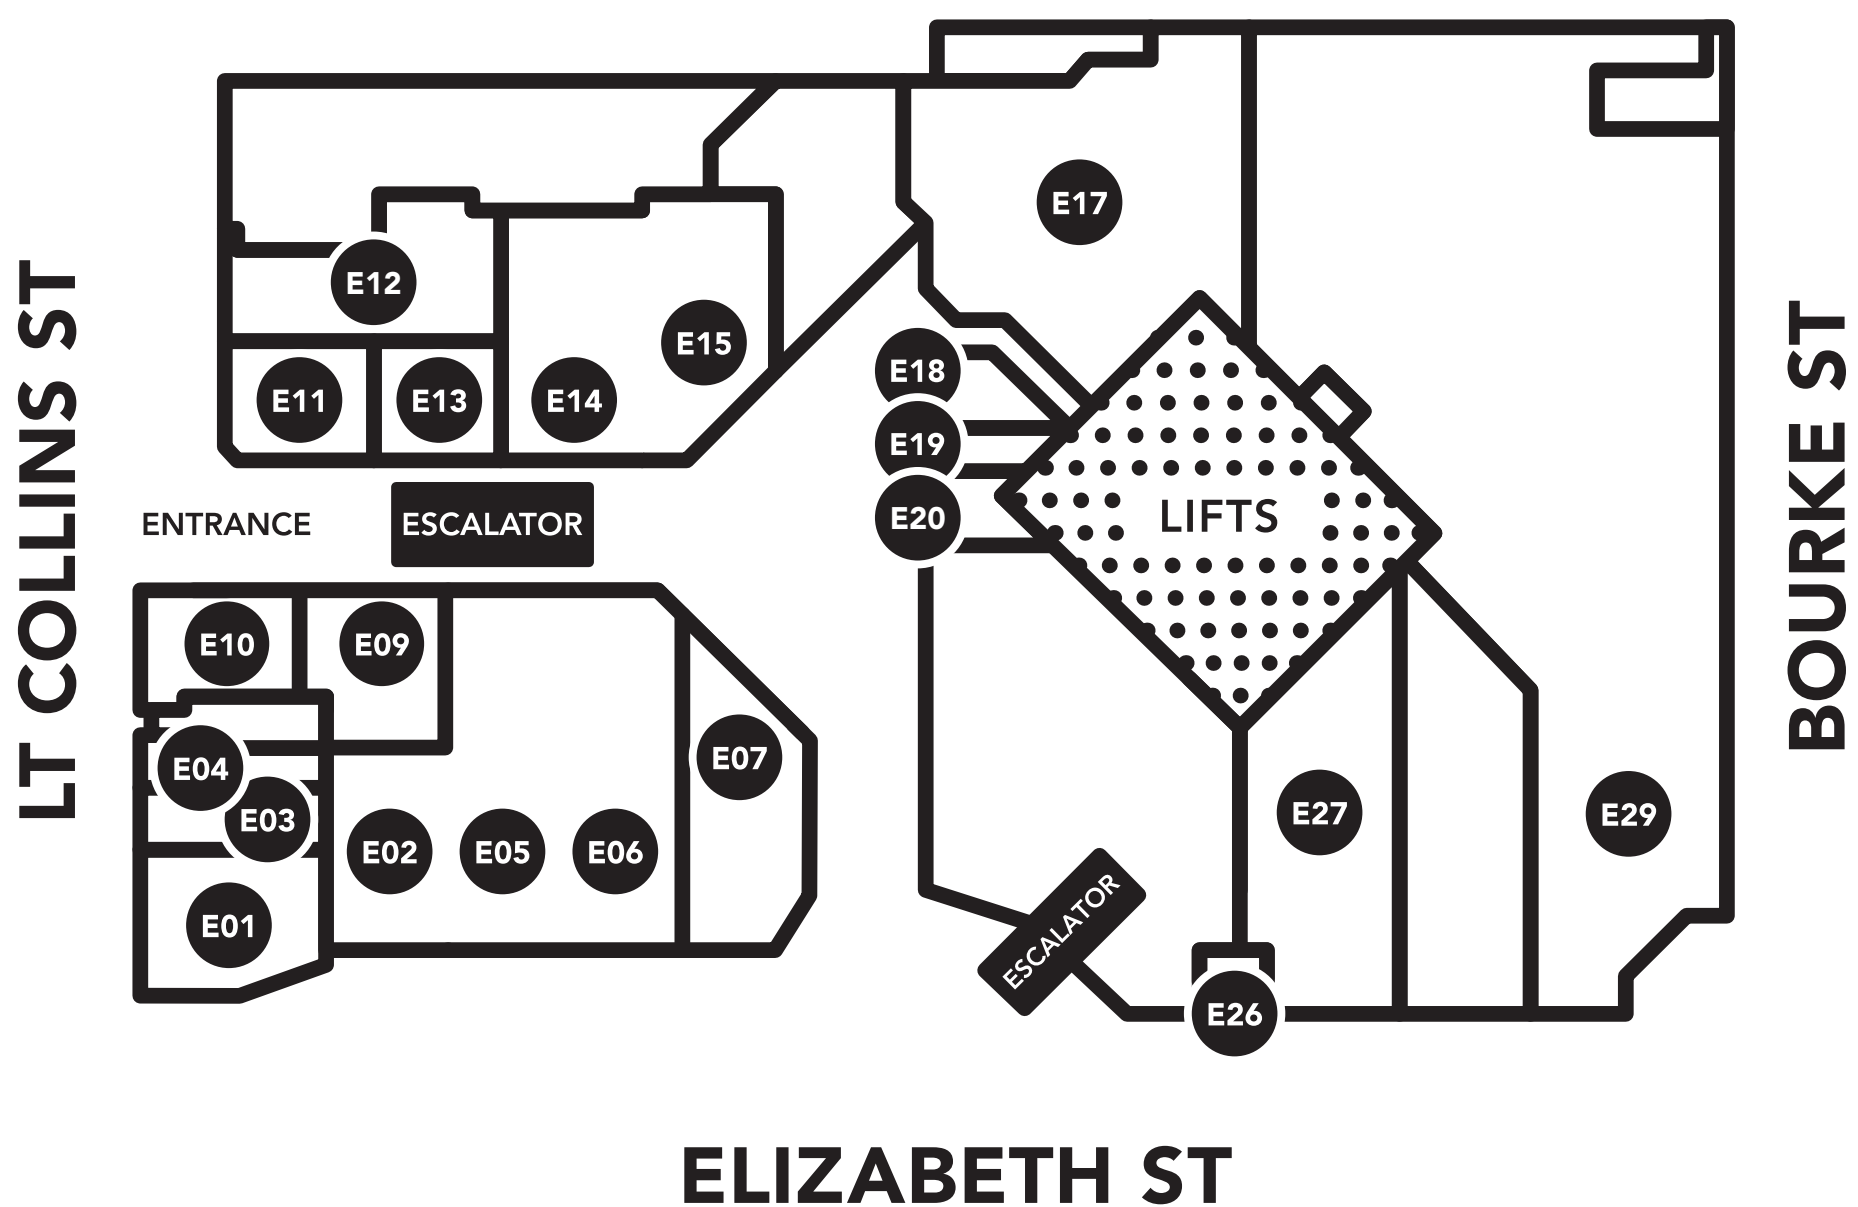

# GALLERIA

## BOURKE ST LEVEL

Bread Sandwich Bar	B10
Crema Caffe	B19
Famish'd Cafe	B01A
Kathmandu	B04/B05/B06
Kebab World	B09
Oli & Levi	B17
Shanghai Master	B11
Tao Vietnamese	B12
Teddy Bear Shop	B02B
The North Face	B03
 Restrooms	

## ELIZABETH ST LEVEL

Arcade Lotto	E13
Black Velvet	E04
Bookbinders Design	E11
Boost Juice	E03
Commonwealth Bank of Australia	E29
Cycles Galleria	E14/E15
Elite Drycleaning	E18
Kathmandu	E02/E05/E06
Medibank Private	E27
Medicare	E17
Miss Brow Bar	E09/E10
MKR Phone Repair	E19
Peter Jackson	E01
The North Face	E07
Travel Money Exchange	E26