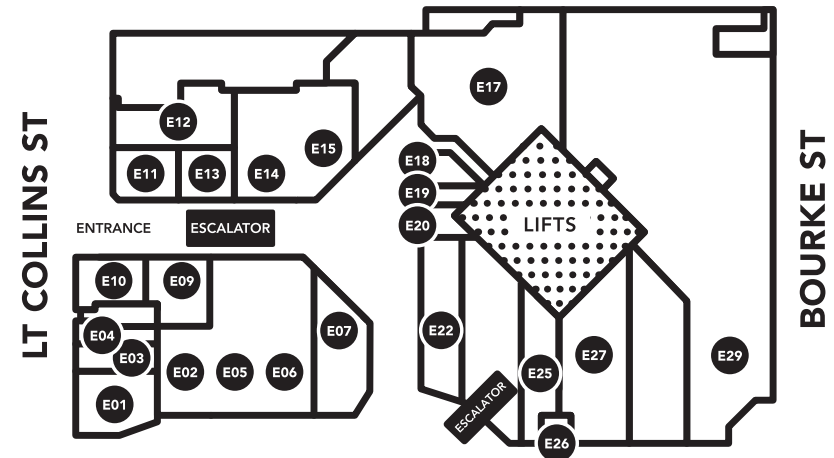

## BOURKE ST LEVEL

### ELIZABETH ST

Bread Sandwich Bar	B10
Café Crema	B19
Galleria Express	B02B
Hoi An Vietnamese Cuisine	B12
Kathmandu	B04/B05/B06
Kebab World	B09
Let's Burger	B08
Menya Ramen	B07
Oli & Levi	B17
Shanghai Master	B11
Soul Origin	B18
Sushi Hub	B16
Thailander	B14
The North Face	B03
Top Gyoza	B13

## ELIZABETH ST LEVEL

### ELIZABETH ST

Arcade Lotto	E13
Belles Hot Chicken	E22
Bookbinders Design	E11
Boost Juice	E03
Commonwealth Bank Of Australia	E29
Cycles Galleria	E14/E15
Full Brow	E10
Bearded Brothers Espresso	E04
Kathmandu	E02/E05/E06
Medibank Private	E29
MKC	E19
Nosh	E12
Peter Jackson	E01
Starbucks	E25
The North Face	E07
Travel Money Oz	E26