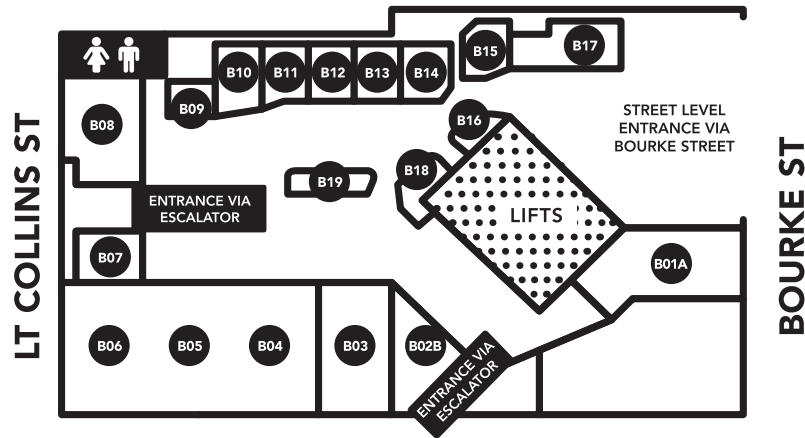

## BOURKE ST LEVEL

### ELIZABETH ST

Bread Sandwich Bar	B10
Café Crema	B19
Galleria Express	B02B
Hoi An Vietnamese Cuisine	B12
Kathmandu	B04/B05/B06
Kebab World	B09
Let's Burger	B08
Menya Ramen	B07
Oli & Levi	B17
Shanghai Master	B11
Soul Origin	B18
Sushi Hub	B16
Thailander	B14
The North Face	B03
Top Gyoza	B13

## ELIZABETH ST LEVEL

### ELIZABETH ST

Arcade Lotto	E13
Belles Hot Chicken	E22
Bookbinders Design	E11
Boost Juice	E03
Commonwealth Bank Of Australia	E29
Cycles Galleria	E14/E15
Full Brow	E10
Bearded Brothers Espresso	E04
Kathmandu	E02/E05/E06
Medibank Private	E29
MKC	E19
Nosh	E12
Peter Jackson	E01
Starbucks	E25
The North Face	E07
Travel Money Oz	E26