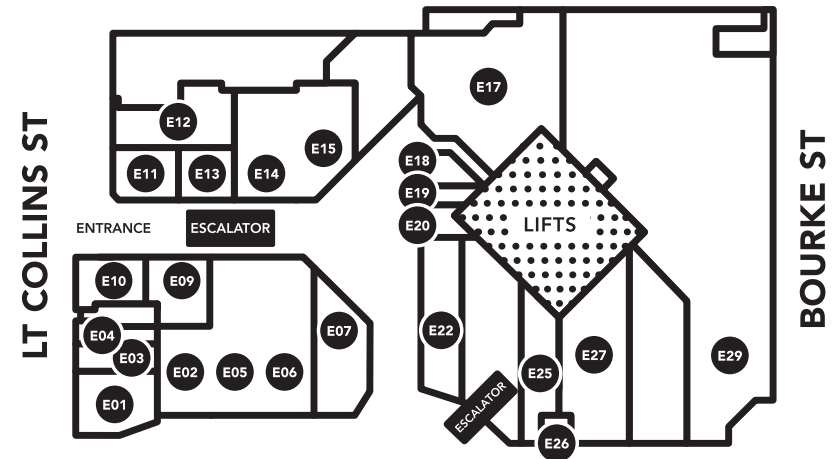

GALLERIA

BOURKE ST LEVEL

ELIZABETH ST

Axil Coffee Roasters	B01A
Bread Sandwich Bar	B10
Café Crema	B19
Crisp	B15
Galleria Express	B02B
Hoi An Vietnamese Cuisine	B12
Kathmandu	B04/B05/B06
Kebab World	B09
Let's Burger	B08
Menya Ramen	B07
Shanghai Master	B11
Soul Origin	B18
Sushi Hub	B16
Thailander	B14
The North Face	B03
Top Gyoza	B13

ELIZABETH ST LEVEL

ELIZABETH ST

Arcade Lotto	E13
Belles Hot Chicken	E22
Bookbinders Design	E11
Boost Juice	E03
Commonwealth Bank Of Australia	E29
Cycles Galleria	E14/E15
Full Brow	E10
Bearded Brothers Espresso	E04
Kathmandu	E02/E05/E06
Medibank Private	E29
MKC	E19
Nosh	E12
Peter Jackson	E01
Starbucks	E25
The North Face	E07
Travel Money Oz	E26