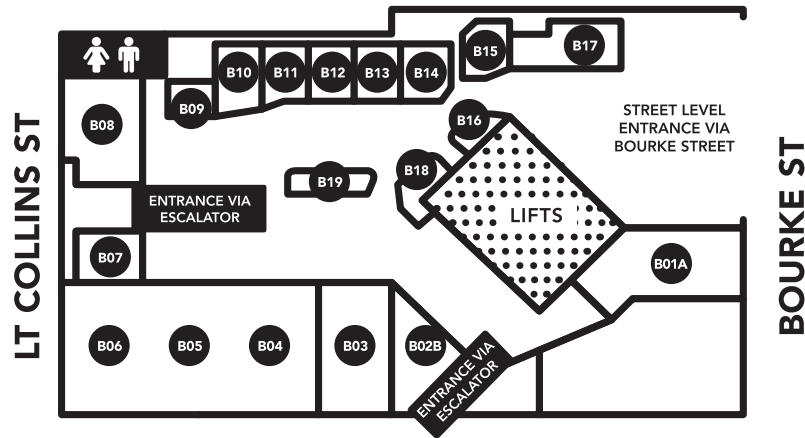

GALLERIA

BOURKE ST LEVEL

ELIZABETH ST

Axil Coffee Roasters	B01A
Bread Sandwich Bar	B10
Café Crema	B19
Crisp	B15
Galleria Express	B02B
Hoi An Vietnamese Cuisine	B12
Kathmandu	B04/B05/B06
Kebab World	B09
Let's Burger	B08
Menya Ramen	B07
Shanghai Master	B11
Soul Origin	B18
Sushi Hub	B16
Thailander	B14
The North Face	B03
Top Gyoza	B13

ELIZABETH ST LEVEL

ELIZABETH ST

Arcade Lotto	E13
Belles Hot Chicken	E22
Bookbinders Design	E11
Boost Juice	E03
Commonwealth Bank Of Australia	E29
Cycles Galleria	E14/E15
Full Brow	E10
Bearded Brothers Espresso	E04
Kathmandu	E02/E05/E06
Medibank Private	E29
MKC	E19
Nosh	E12
Peter Jackson	E01
Starbucks	E25
The North Face	E07
Travel Money Oz	E26