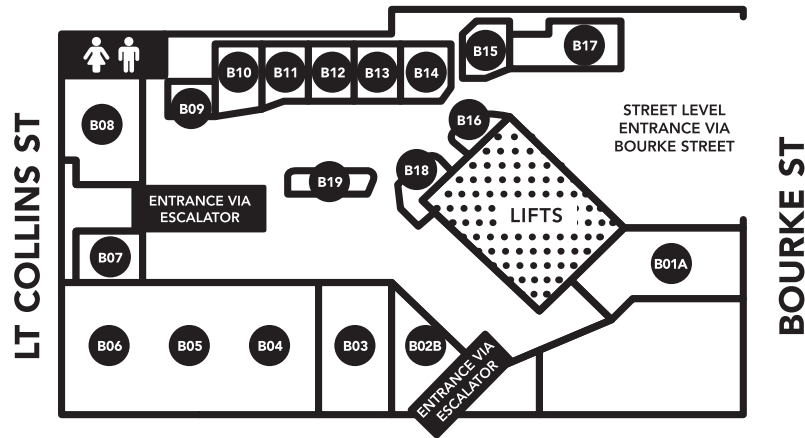

GALLERIA

BOURKE ST LEVEL

ELIZABETH ST

Axil Coffee Roasters	B01A
Bread Sandwich Bar	B10
Café Crema	B19
Crisp	B15
Galleria Express	B02B
Hoi An Vietnamese Cuisine	B12
Kathmandu	B04/B05/B06
Kebab World	B09
Menya Ramen	B07
Shanghai Master	B11
Soul Origin	B18
Sushi Hub	B16
Thailander	B14
The North Face	B03
Lulu's Express	B13

ELIZABETH ST LEVEL

ELIZABETH ST

Elizabeth Arcade Lotto	E19
Belles Hot Chicken	E22
Bookbinders Design	E11
Helly Hansen - coming soon	E01/E03
Breezy Laundry Lockers	E18
Commonwealth Bank Of Australia	E29
Trek	E14/E15
Full Brow	E10
Bearded Brothers Espresso	E04
Kathmandu	E02/E05/E06
Medibank Private	E29
Nosh	E12
Travel Money Oz	E26
Starbucks	E25
The North Face	E07