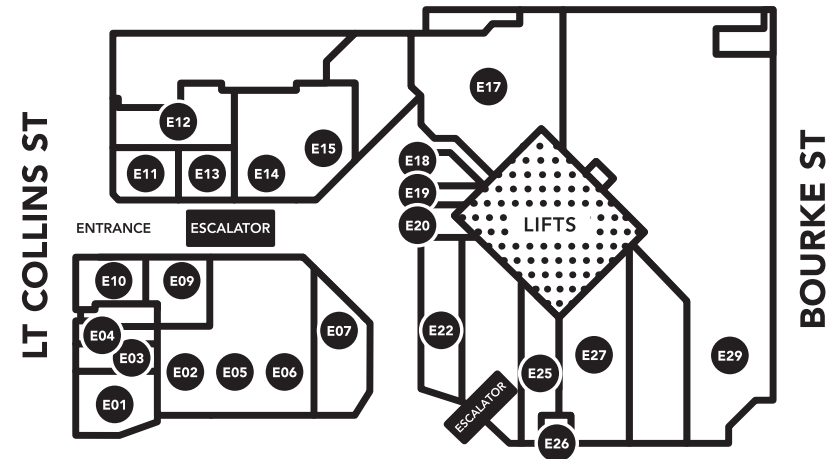

GALLERIA

BOURKE ST LEVEL

ELIZABETH ST

Axil Coffee Roasters	B01A
Bread Sandwich Bar	B10
Café Crema	B19
Crisp	B15
Galleria Express	B02B
Hoi An Vietnamese Cuisine	B12
Kathmandu	B04/B05/B06
Kebab World	B09
Menya Ramen	B07
Shanghai Master	B11
Soul Origin	B18
Sushi Hub	B16
Thailander	B14
The North Face	B03
Lulu's Express	B13

ELIZABETH ST LEVEL

ELIZABETH ST

Elizabeth Arcade Lotto	E19
Belles Hot Chicken	E22
Bookbinders Design	E11
Helly Hansen - coming soon	E01/E03
Breezy Laundry Lockers	E18
Commonwealth Bank Of Australia	E29
Trek	E14/E15
Full Brow	E10
Bearded Brothers Espresso	E04
Kathmandu	E02/E05/E06
Medibank Private	E29
Nosh	E12
Travel Money Oz	E26
Starbucks	E25
The North Face	E07