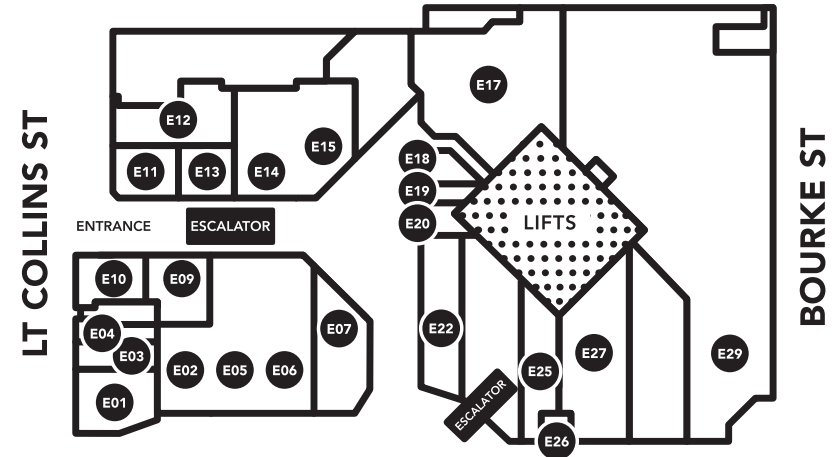

GALLERIA

BOURKE ST LEVEL

ELIZABETH ST

Axil Coffee Roasters	B01A
Bread Sandwich Bar	B10
Café Crema	B19
Crisp	B15
Galleria Express	B02B
Hoi An Vietnamese Cuisine	B12
Kathmandu	B04/B05/B06
Kebab World	B09
Menya Ramen	B07
Shanghai Master	B11
Soul Origin	B18
Sushi Hub	B16
Thailander	B14
The North Face	B03

ELIZABETH ST LEVEL

ELIZABETH ST

Arcade Lotto	E13
Belles Hot Chicken	E22
Bookbinders Design	E11
Boost Juice	E03
Breezy Laundry Lockers	E18
Commonwealth Bank Of Australia	E29
Cycles Galleria	E14/E15
Full Brow	E10
Bearded Brothers Espresso	E04
Kathmandu	E02/E05/E06
Medibank Private	E29
Nosh	E12
Peter Jackson	E01
Starbucks	E25
The North Face	E07
Travel Money Oz	E26