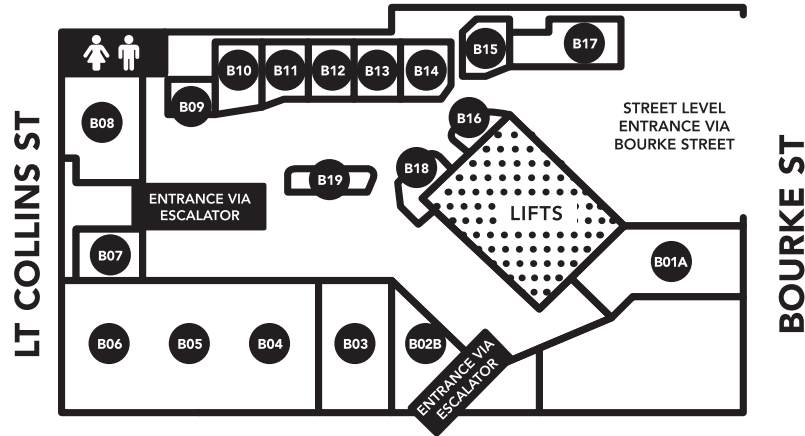

GALLERIA

BOURKE ST LEVEL

ELIZABETH ST

Axil Coffee Roasters	B01A
Bread Sandwich Bar	B10
Café Crema	B19
Crisp	B15
Galleria Express	B02B
Hoi An Vietnamese Cuisine	B12
Kathmandu	B04/B05/B06
Kebab World	B09
Menya Ramen	B07
Shanghai Master	B11
Soul Origin	B18
Sushi Hub	B16
Thailander	B14
The North Face	B03

ELIZABETH ST LEVEL

ELIZABETH ST

Arcade Lotto	E13
Belles Hot Chicken	E22
Bookbinders Design	E11
Boost Juice	E03
Breezy Laundry Lockers	E18
Commonwealth Bank Of Australia	E29
Cycles Galleria	E14/E15
Full Brow	E10
Bearded Brothers Espresso	E04
Kathmandu	E02/E05/E06
Medibank Private	E29
Nosh	E12
Peter Jackson	E01
Starbucks	E25
The North Face	E07
Travel Money Oz	E26