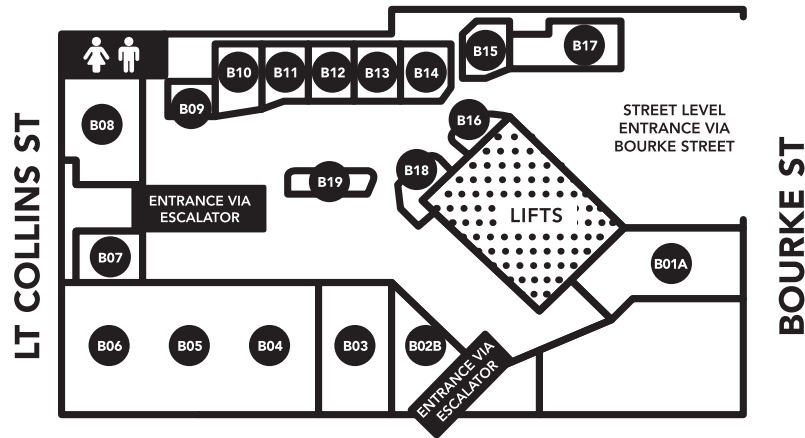

GALLERIA

BOURKE ST LEVEL

ELIZABETH ST

Axil Coffee Roasters	B01A
Bread Sandwich Bar	B10
Café Crema	B19
Crisp	B15
Galleria Express	B02B
Hoi An Vietnamese Cuisine	B12
Kathmandu	B04/B05/B06
Kebab World	B09
Menya Ramen	B07
Shanghai Master	B11
Soul Origin	B18
Sushi Hub	B16
Thailander	B14
The North Face	B03
Lulu's Express	B13

ELIZABETH ST LEVEL

ELIZABETH ST

Arcade Lotto	E13
Belles Hot Chicken	E22
Bookbinders Design	E11
E03 - new store coming soon	E03
Breezy Laundry Lockers	E18
Commonwealth Bank Of Australia	E29
Trek	E14/E15
Full Brow	E10
Bearded Brothers Espresso	E04
Kathmandu	E02/E05/E06
Medibank Private	E29
Nosh	E12
E01 - new store coming soon	E01
Starbucks	E25
The North Face	E07
Travel Money Oz	E26