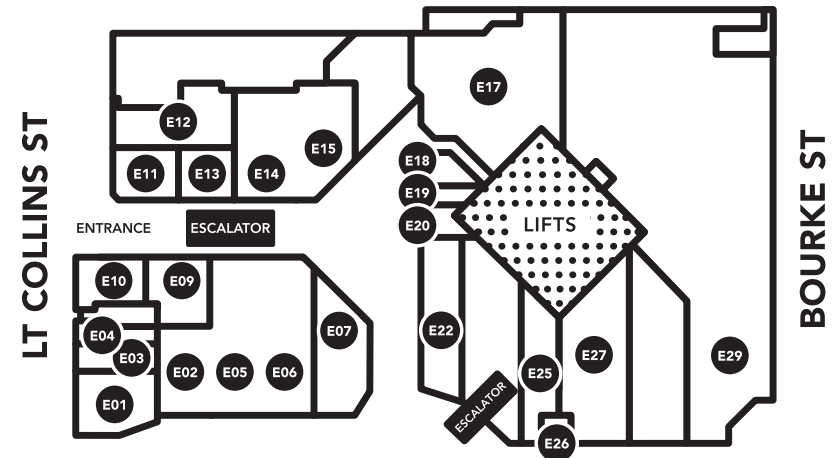

GALLERIA

BOURKE ST LEVEL

ELIZABETH ST

Axil Coffee Roasters	B01A
Bread Sandwich Bar	B10
Café Crema	B19
Crisp	B15
Galleria Express	B02B
Hoi An Vietnamese Cuisine	B12
Kathmandu	B04/B05/B06
Kebab World	B09
Menya Ramen	B07
Shanghai Master	B11
Soul Origin	B18
Sushi Hub	B16
Thailander	B14
The North Face	B03
Lulu's Express	B13

ELIZABETH ST LEVEL

ELIZABETH ST

Arcade Lotto	E13
Belles Hot Chicken	E22
Bookbinders Design	E11
E03 - new store coming soon	E03
Breezy Laundry Lockers	E18
Commonwealth Bank Of Australia	E29
Trek	E14/E15
Full Brow	E10
Bearded Brothers Espresso	E04
Kathmandu	E02/E05/E06
Medibank Private	E29
Nosh	E12
E01 - new store coming soon	E01
Starbucks	E25
The North Face	E07
Travel Money Oz	E26